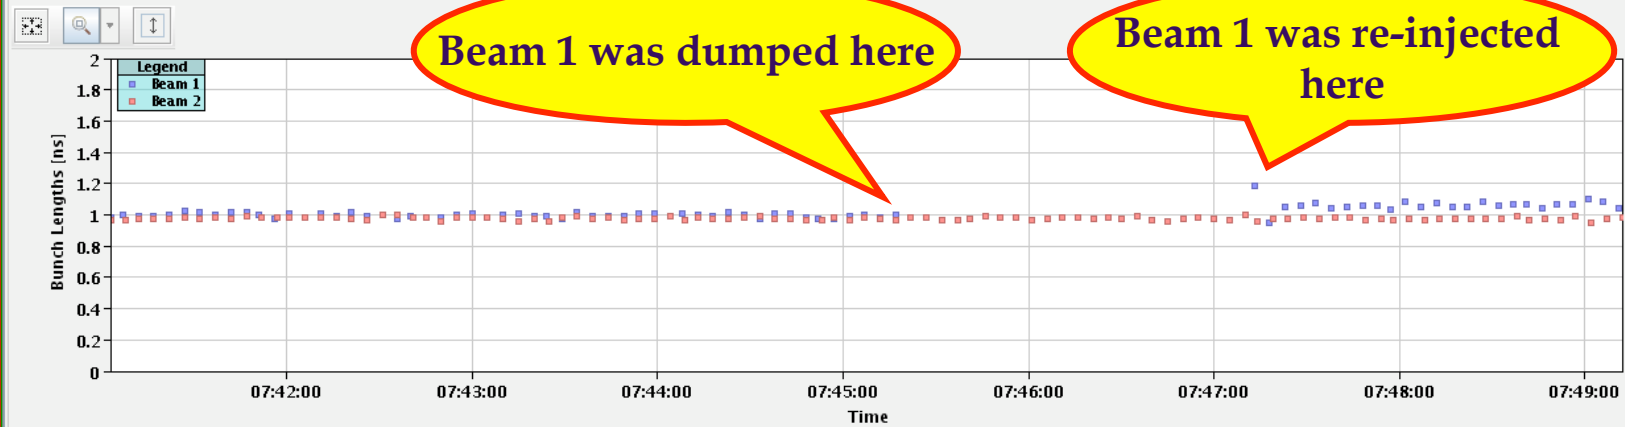

File

Mar 23 07:49:13 LHC - LHC, 00 LHC - 01

Beam 1

Bunch Number: 1 | Bunch Length: Mean: 1.05 ns, Min: 1.05 ns, Max: 1.05 ns | Attenuator: 12 | Time Stamp: 2010.03.23 07:49:11

Beam 2

Bunch Number: 1 | Bunch Length: Mean: 0.98 ns, Min: 0.98 ns, Max: 0.98 ns | Attenuator: 12 | Time Stamp: 2010.03.23 07:49:12

Bunch Length History

Start Monitoring Stop Save Continuous Saving /user/slops/data/SPS\_DATA/OP\_DATA/LHC\_BQM